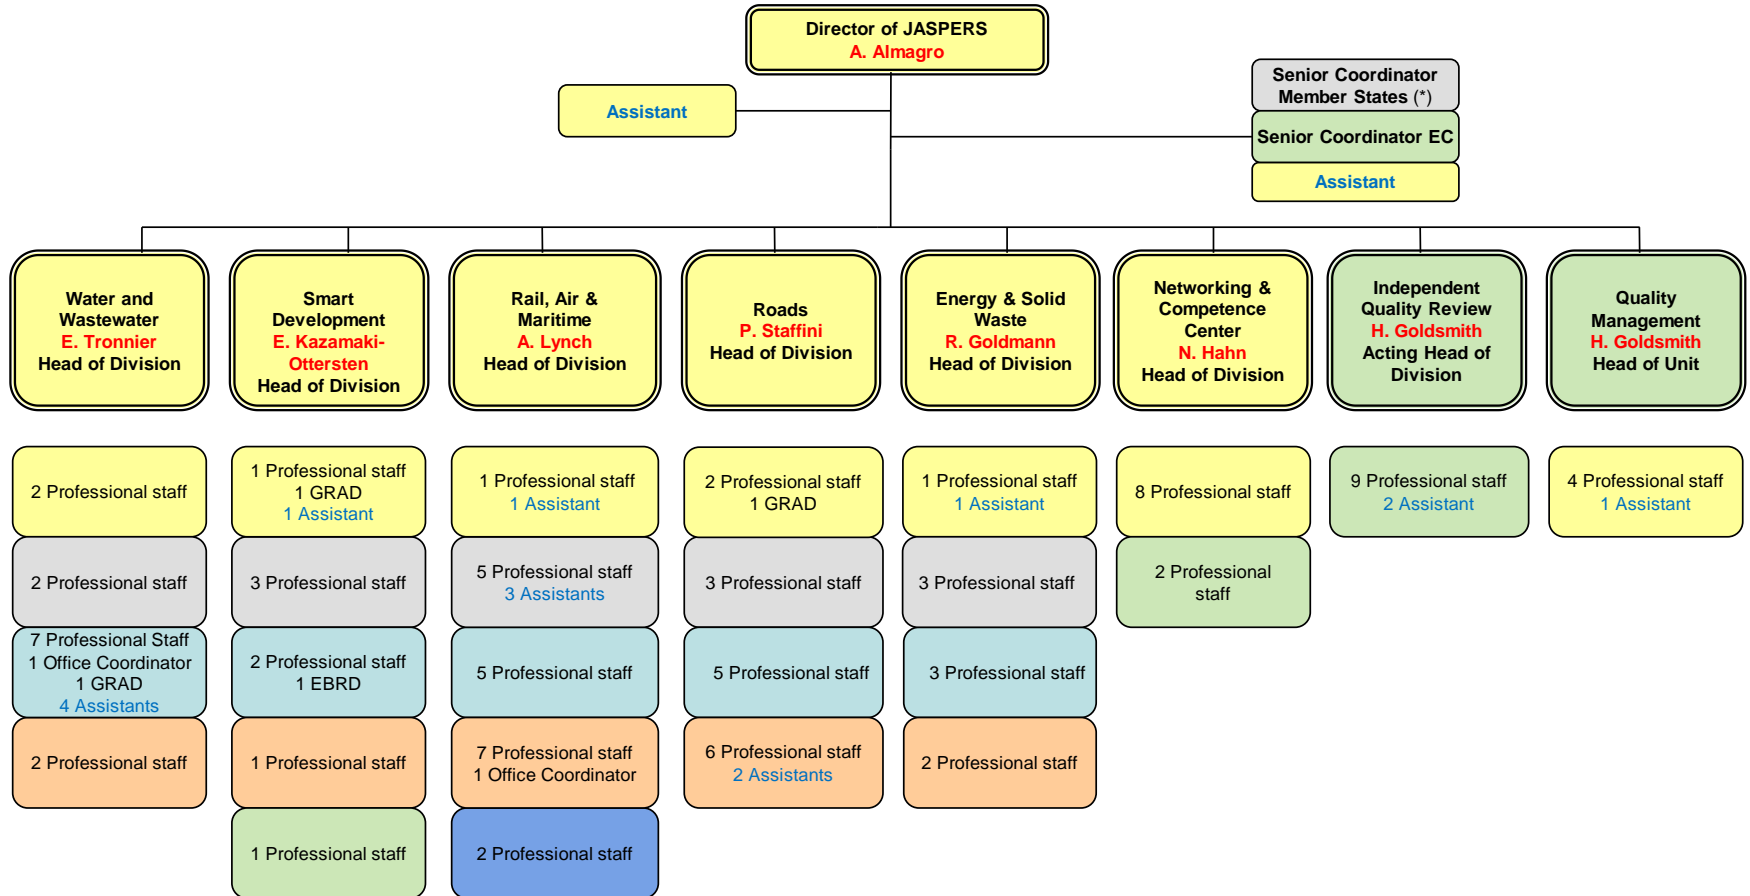

JASPERS Organisation Chart as of 1 April 2017

- Luxembourg
- Brussels
- Warsaw
- Bucharest
- Sofia
- Vienna

(*) Office Coordinator Warsaw